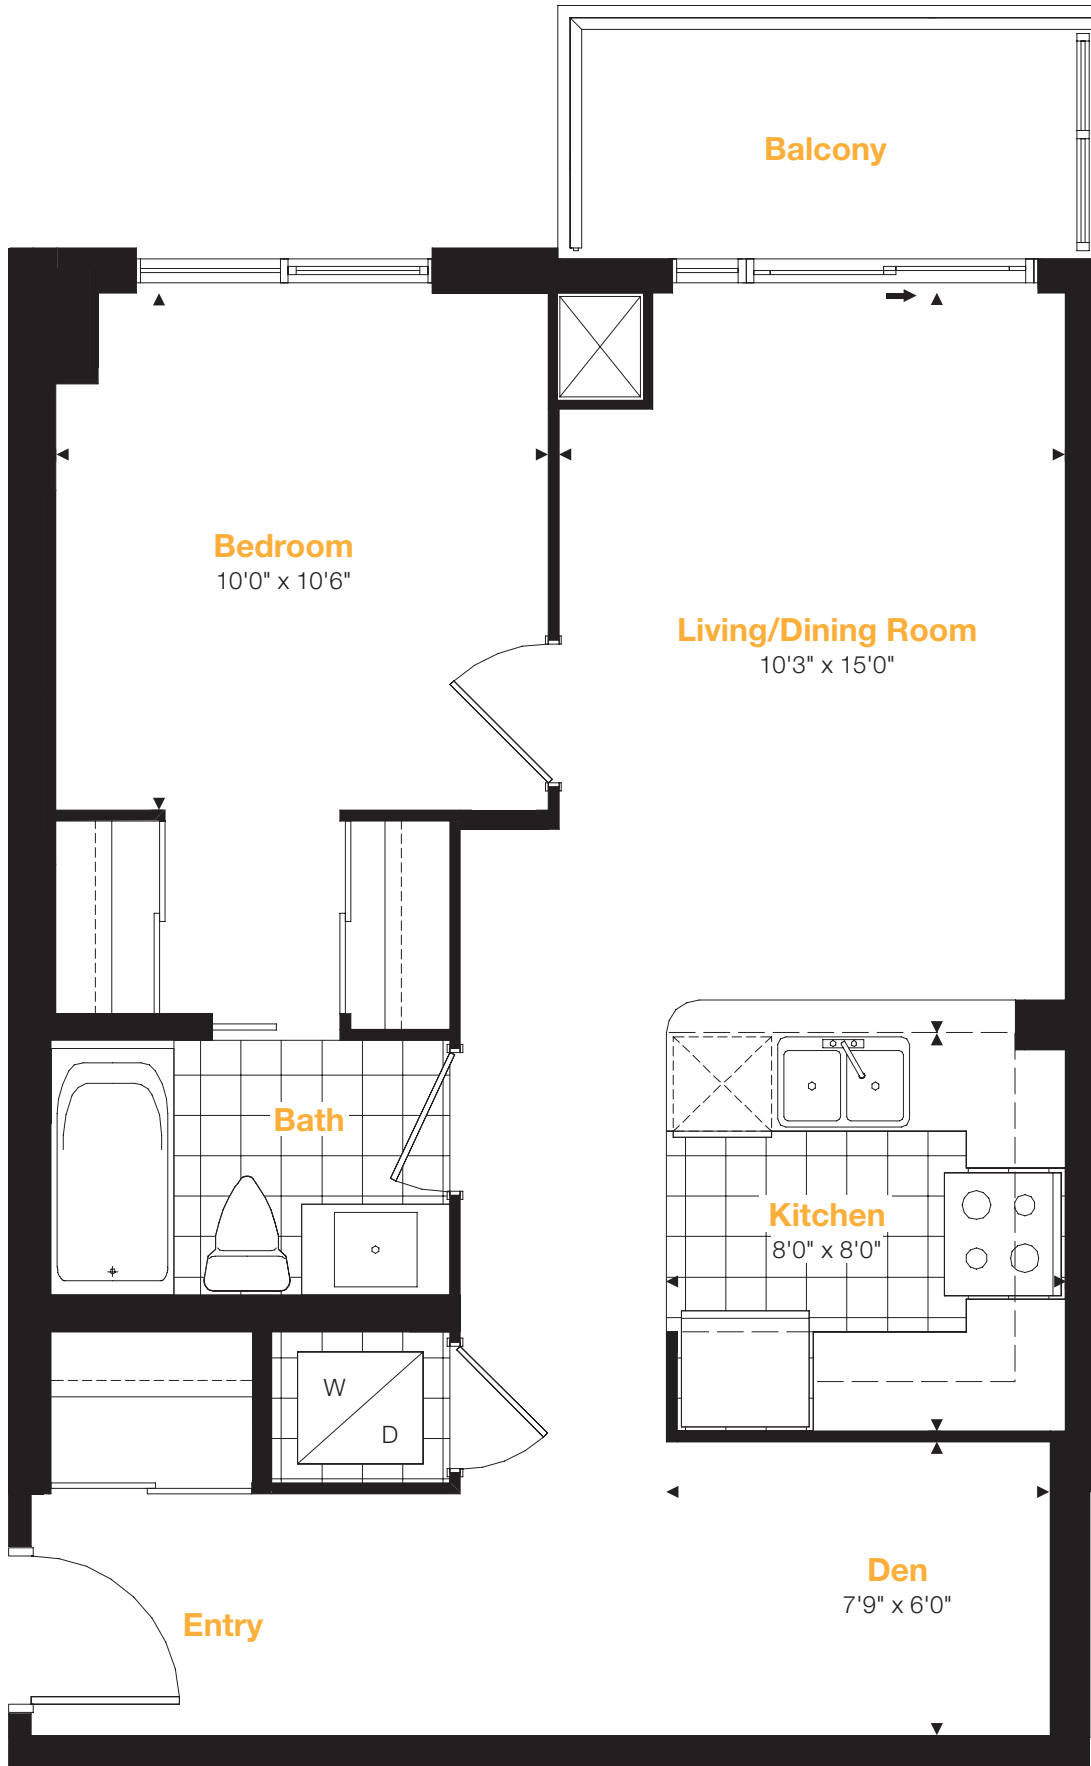

amber

Residence 10

1 Bedroom + Den

Suite Area: 663 sq.ft.
Balcony Area: 47 sq.ft.

Total Area: 710 sq.ft.

All areas and stated room dimensions are approximate. Sizes and specifications are subject to change without notice. Actual living area and balcony/terraces may vary from floor stated areas. E.&O.E.

Floors 5-23